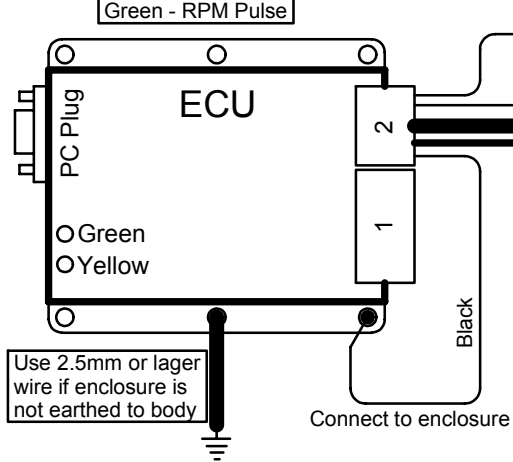

E21 6Cyl 1Coil 3Inj

Last Changed: 14/11/2012

Drawing Ver: 1.0

Ign+
| Ignition Power
⏏ Earth
Terminal Connections with the same name are tied together

Led's Functions
Yellow - Power
Green - RPM Pulse

Connector Pinouts

- | | | |
|-----|--------|---------------|
| 1. | Blue | - |
| 2. | Green | - Inj Dr3 |
| 3. | White | - Inj Dr1 |
| 4. | Blue | - Fuel Relay |
| 5. | Yellow | - GP Output 1 |
| 6. | Red | - Coil 1 |
| 7. | Yellow | - |
| 8. | Black | - Inj Dr2 |
| 9. | Green | - RPM Output |
| 10. | Green | - GP Output 2 |